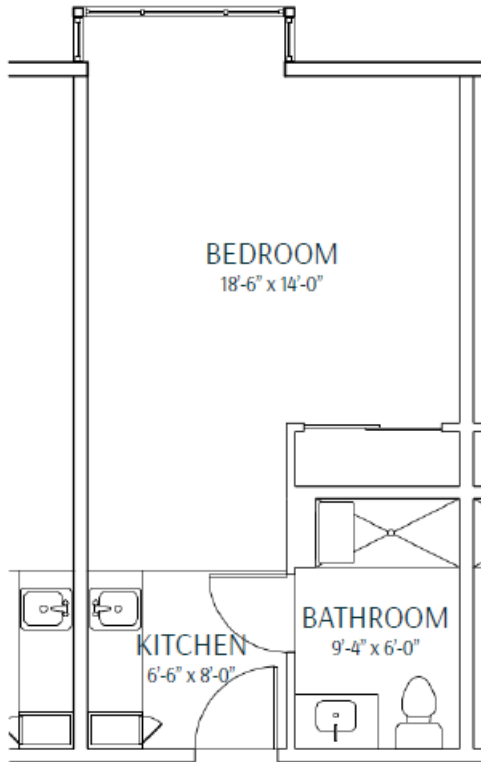

SONNET HILL

Senior Living, San Jose

Memory Care Studios

STUDIO - TYPE D1
350 Square Feet

STUDIO - TYPE D3
367 Square Feet