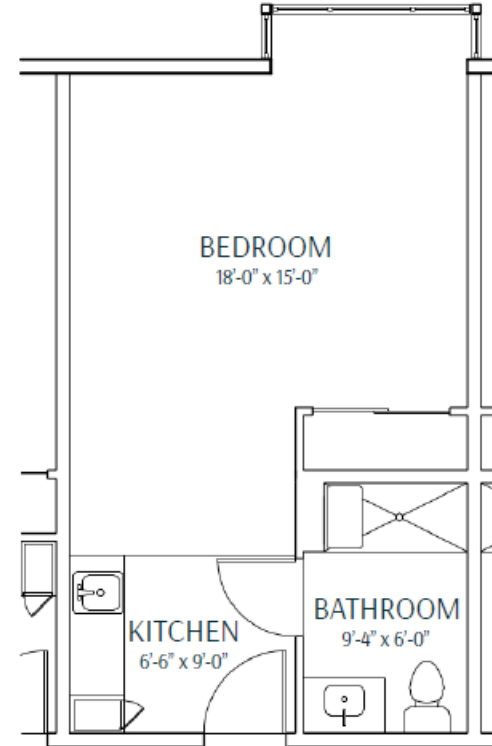

SONNET HILL

Senior Living, San Jose

Memory Care Studios

STUDIO - TYPE D1
350 Square Feet

STUDIO - TYPE D3
367 Square Feet