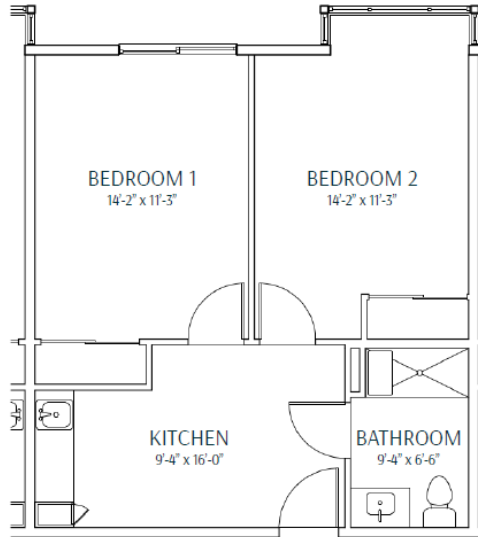

## Memory Care Shared Suites

SHARED SUITE - TYPE A  
562 Square Feet  
390 SQFT/RESIDENT

SHARED SUITE - TYPE B  
551 Square Feet  
391 SQFT/RESIDENT

SHARED SUITE - TYPE B1a  
514 Square Feet  
359 SQFT/RESIDENT

SHARED SUITE - TYPE C  
504 Square Feet  
354 SQFT/RESIDENT

SHARED SUITE - TYPE A2  
499 Square Feet  
338 SQFT/RESIDENT