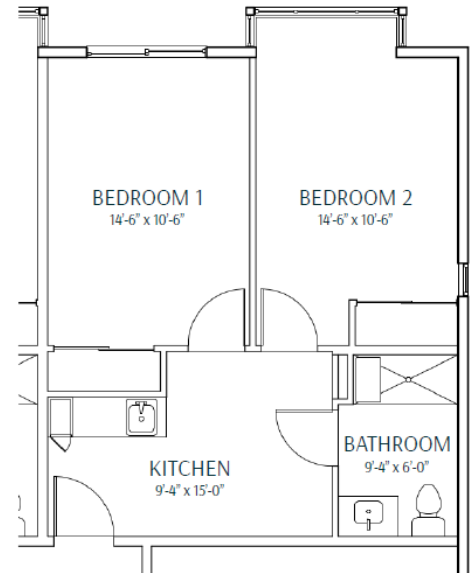

## Memory Care Shared Suites

SHARED SUITE - TYPE A  
562 Square Feet  
390 SQFT/RESIDENT

SHARED SUITE - TYPE B  
551 Square Feet  
391 SQFT/RESIDENT

SHARED SUITE - TYPE B1a  
514 Square Feet  
359 SQFT/RESIDENT

SHARED SUITE - TYPE C  
504 Square Feet  
354 SQFT/RESIDENT

SHARED SUITE - TYPE A2  
499 Square Feet  
338 SQFT/RESIDENT