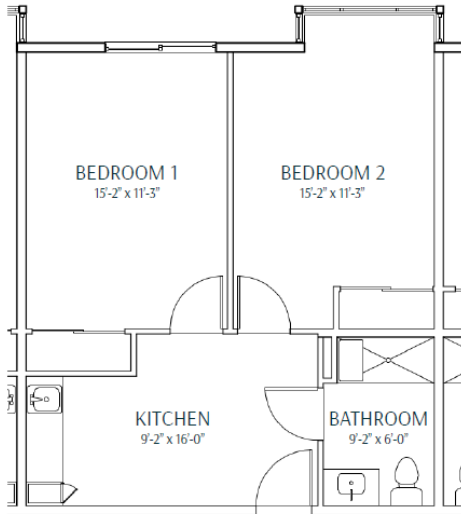

## Memory Care Shared Suites

SHARED SUITE - TYPE A  
562 Square Feet  
390 SQFT/RESIDENT

SHARED SUITE - TYPE B  
551 Square Feet  
391 SQFT/RESIDENT

SHARED SUITE - TYPE B1a  
514 Square Feet  
359 SQFT/RESIDENT

SHARED SUITE - TYPE C  
504 Square Feet  
354 SQFT/RESIDENT

SHARED SUITE - TYPE A2  
499 Square Feet  
338 SQFT/RESIDENT