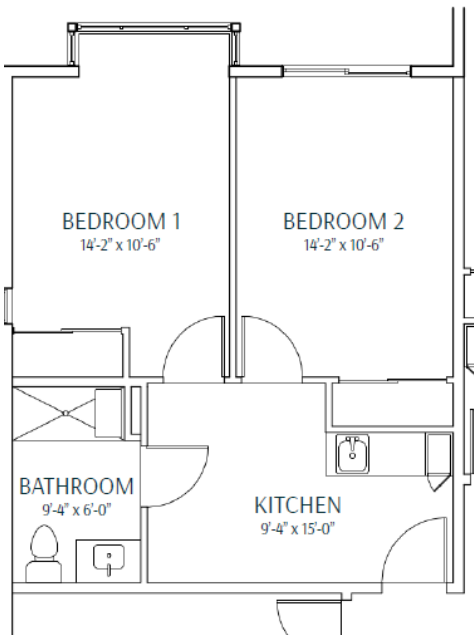

## Memory Care Shared Suites

SHARED SUITE - TYPE A  
562 Square Feet  
390 SQFT/RESIDENT

SHARED SUITE - TYPE B  
551 Square Feet  
391 SQFT/RESIDENT

SHARED SUITE - TYPE B1a  
514 Square Feet  
359 SQFT/RESIDENT

SHARED SUITE - TYPE C  
504 Square Feet  
354 SQFT/RESIDENT

SHARED SUITE - TYPE A2  
499 Square Feet  
338 SQFT/RESIDENT