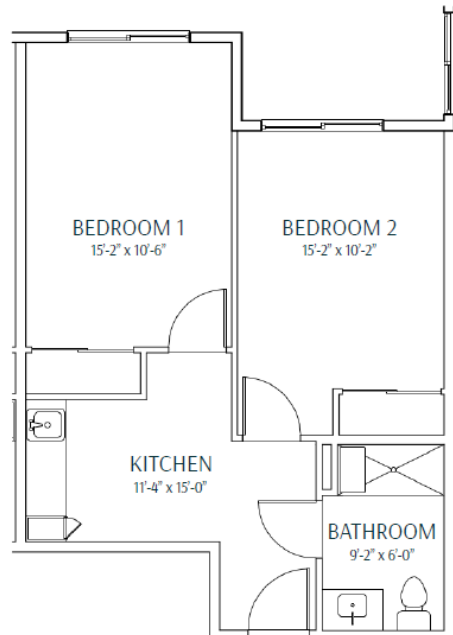

## Memory Care Shared Suites

SHARED SUITE - TYPE A  
562 Square Feet  
390 SQFT/RESIDENT

SHARED SUITE - TYPE B  
551 Square Feet  
391 SQFT/RESIDENT

SHARED SUITE - TYPE B1a  
514 Square Feet  
359 SQFT/RESIDENT

SHARED SUITE - TYPE C  
504 Square Feet  
354 SQFT/RESIDENT

SHARED SUITE - TYPE A2  
499 Square Feet  
338 SQFT/RESIDENT