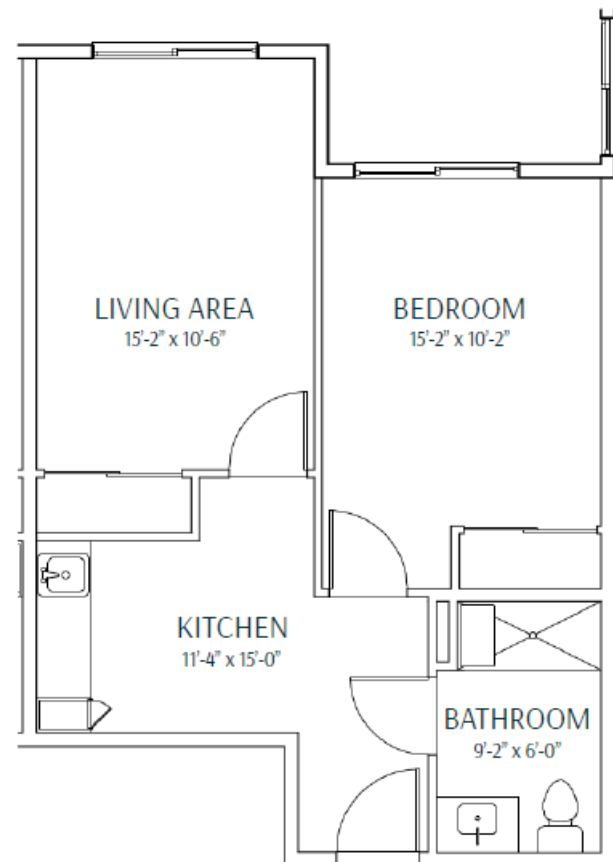

SONNET HILL

Senior Living, San Jose

Assisted Living One Bedroom

ONE BEDROOM - TYPE A1
525 Square Feet

ONE BEDROOM - TYPE B1a
514 Square Feet

ONE BEDROOM - TYPE A2
499 Square Feet