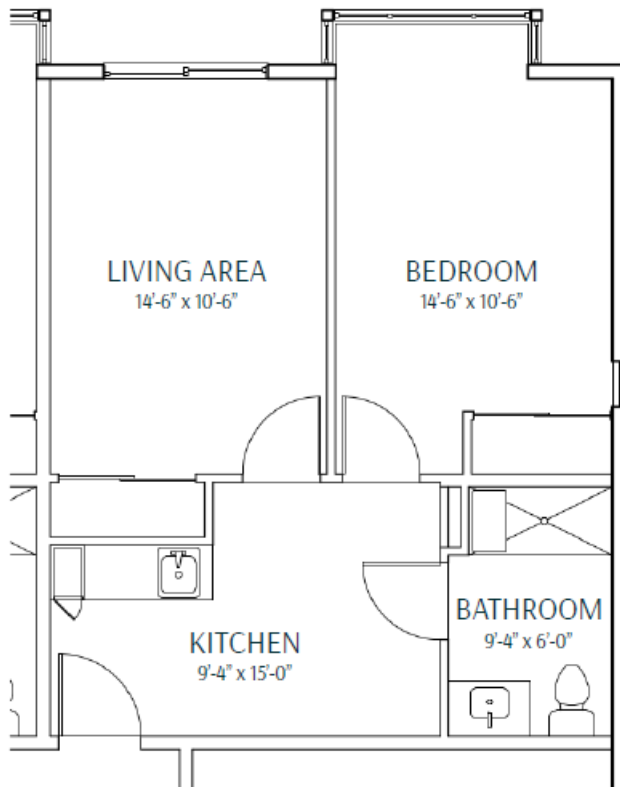

SONNET HILL

Senior Living, San Jose

Assisted Living One Bedroom

ONE BEDROOM - TYPE A1
525 Square Feet

ONE BEDROOM - TYPE B1a
514 Square Feet

ONE BEDROOM - TYPE A2
499 Square Feet