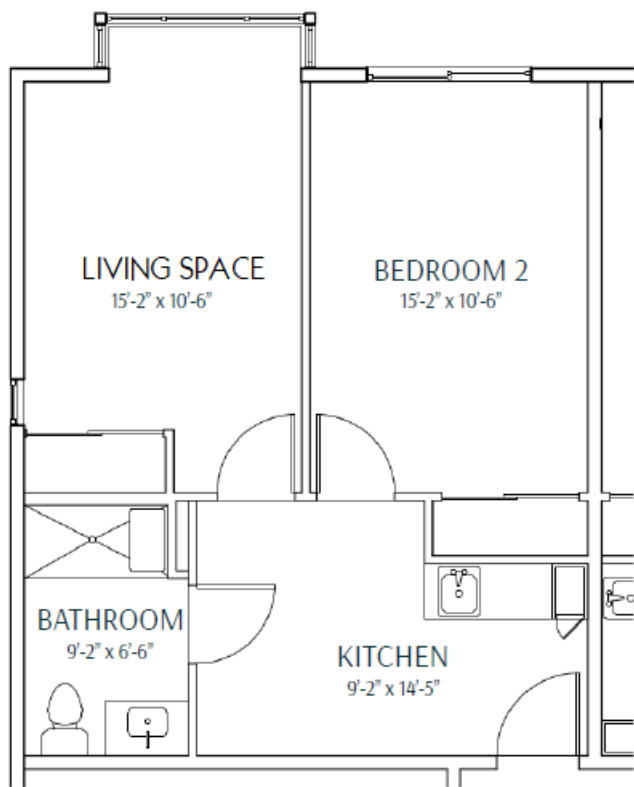

SONNET HILL

Senior Living, San Jose

Assisted Living One Bedroom

ONE BEDROOM - TYPE A1
525 Square Feet

ONE BEDROOM - TYPE B1a
514 Square Feet

ONE BEDROOM - TYPE A2
499 Square Feet